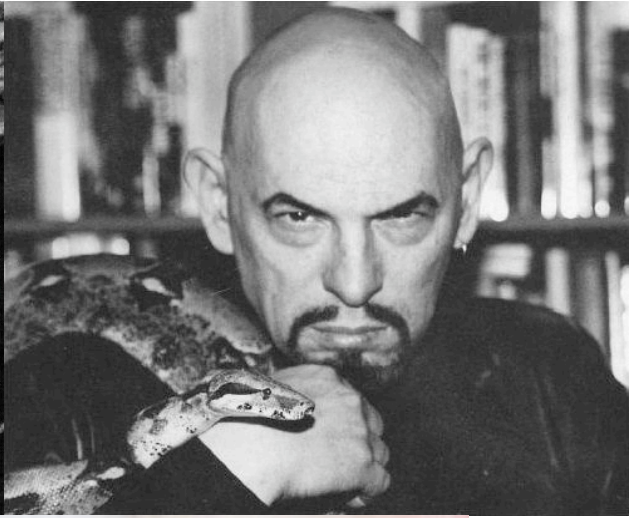

# PUSSY FOOT

BRIAN POTVIN

PF

PF

PF

PF

**EDDIE ROUSE AS ANTON LAVEY**

**SHELLEY AS LA LLORONA**

**BLAKE AS A PIETER HUGO 'NOLLYWOOD ZOMBIE'**

**BALLOOSIONIST**  
**PF**